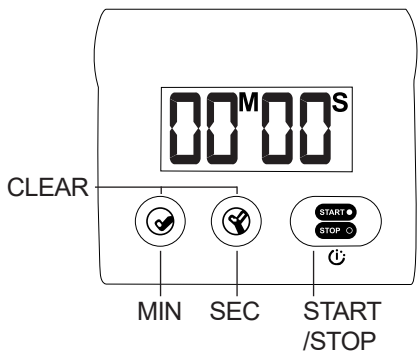

Large Display Bench Timer

810028

Instruction manual

SPER
SCIENTIFIC

Environmental Measurement Instruments

DISPLAY

FEATURES

Countdown Timer

Stop watch

Adjustable Time Max

99 minutes 59 seconds

SPECIFICATIONS

Power Requirements:

SUM-4(R-03P) SIZE AAA 1.5V

Loud Alarm signal for 40 seconds

Dimesions (L x W x H):